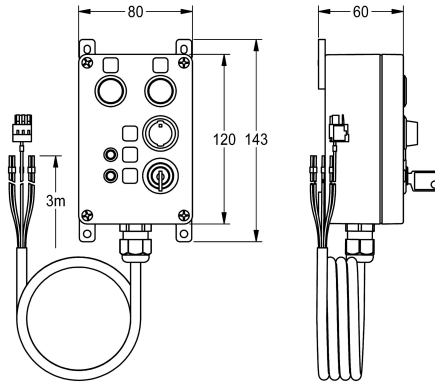

KWC

Operation box for ECC2 function controller

Modell-Linie: AQUA3000OPEN | ZA3OP0034

Showers | Complementary parts showers

KWC-No.

2030068513

Operation box for ECC2 function controller

Operation box for digital inputs and outputs on the ECC2 function controller. Activation and display using buttons, switches and LEDs. Plastic housing for surface installation, with connection cable and

keys, 24 V DC.

Housing dimensions 80 x 120 x 55 mm (W x H x D)

Technical Data

quantity
quantity uom

1
piece