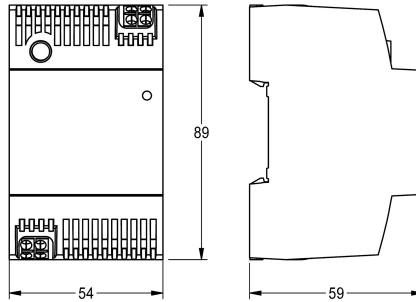

KWC

Power supply unit

Modell-Linie: AQUA3000OPEN | ASEX1031

Water management systems | Complementary parts water management

KWC-No.

2030068573

Power supply unit for switching system installation (TS35) for power supply to AQUA 3000 open taps with a 100 m maximum

cable length, 100 V AC-240 V AC/24 V DC, 60 W.

Technical Data

quantity

1

quantity uom

piece