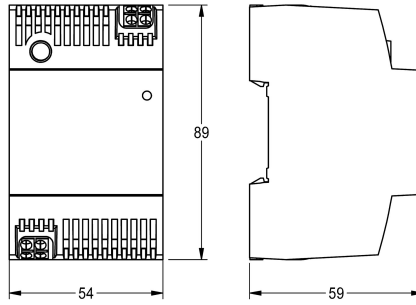

## KWC

Power supply unit

Modell-Linie: AQUA3000OPEN | ASEX1031

Water management systems | Complementary parts water management

### KWC-No.

**2030068573**

Power supply unit for switching system installation (TS35) for power supply to AQUA 3000 open taps with a 100 m maximum

cable length, 100 V AC-240 V AC/24 V DC, 60 W.