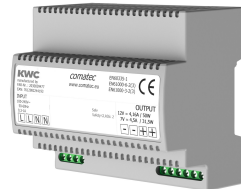

Mandatory Accessories

Battery compartment

3600002063
ACEX9023

Power supply unit

2030039477
ACEX9001

Extension cable 5 m

2030043814
ACEX9010