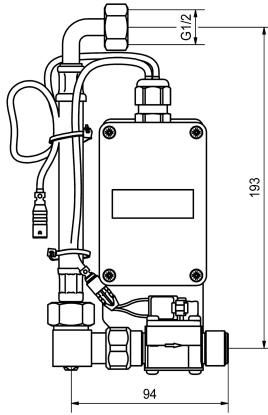

KWC F5

Smart urinal unit for single urinal made of stainless steel

Modell-Linie: F5 | ACEF3003

Flushing systems | Electronic urinal flushing systems

KWC-No.

2030070859

F5 smart urinal unit for single urinal made of stainless steel

F5 smart urinal unit for installation behind a single urinal made of CMPX539 stainless steel. Water path pre-assembled with hose for water connection, locking and solenoid valve. Control unit in sealed plastic box for wireless communication with the F5 smart urinal sensor. Either for battery operation with 6 V lithium battery (CR-P2)

per control unit or separate power supply via power supply unit 6.75 V/12 V DC.

Battery compartment including battery or power supply unit with extension cable must be ordered separately.

Technical Data