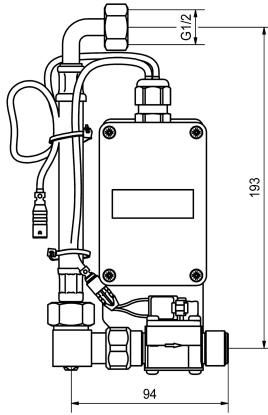

## KWC F5

Smart urinal unit for single urinal made of stainless steel

Modell-Linie: F5 | ACEF3003

Flushing systems | Electronic urinal flushing systems

### KWC-No.

**2030070859**

F5 smart urinal unit for single urinal made of stainless steel

F5 smart urinal unit for installation behind a single urinal made of CMPX539 stainless steel. Water path pre-assembled with hose for water connection, locking and solenoid valve. Control unit in sealed plastic box for wireless communication with the F5 smart urinal sensor. Either for battery operation with 6 V lithium battery (CR-P2)

per control unit or separate power supply via power supply unit 6.75 V/12 V DC.

Battery compartment including battery or power supply unit with extension cable must be ordered separately.