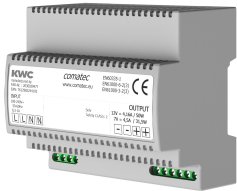

Mandatory Accessories

Power supply unit

2030039477
ACEX9001

Extension cable 5 m

2030043814
ACEX9010