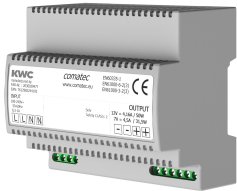

Mandatory Accessories

Power supply unit

2030039477

ACEX9001

Extension cable 5 m

2030043814

ACEX9010