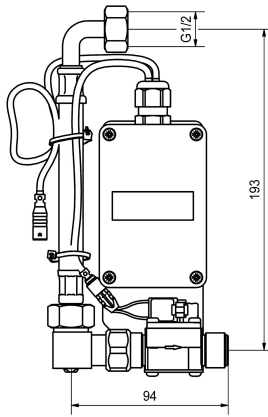

## KWC F5

Smart urinal unit for single urinal made of stainless steel

Modell-Linie: F5 | ACEF3003

Spolsystem | Elektroniska urinoarspolningssystem

### KWC-No.

**2030070859**

F5 smart urinal unit for single urinal made of stainless steel

F5 smart urinal unit for installation behind a single urinal made of CMPX539 stainless steel. Water path pre-assembled with hose for water connection, locking and solenoid valve. Control unit in sealed plastic box for wireless communication with the F5 smart urinal sensor. Either for battery operation with 6 V lithium battery (CR-P2)