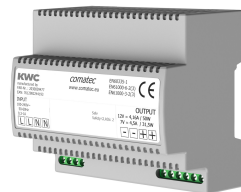

Nödvändiga tillbehör

Battery compartment

3600002063
ACEX9023

Power supply unit

2030039477
ACEX9001

Extension cable 5 m

2030043814
ACEX9010