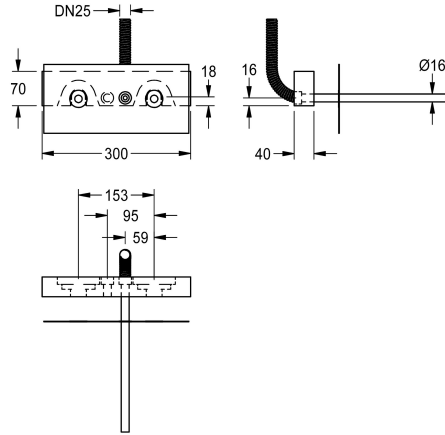

KWC F5

Mounting bar for F5 wall-mounted mixers

Modell-Linie: F5 | F5BTX002

Showers | Basic installation kits for showers

KWC-No.

2030071303

Mounting bar for F5 wall-mounted mixers

Mounting bar for F5 wall-mounted mixers with separate power supply. Plywood with water-resistant glue, suitable for use in wet areas. With cable bushing including front-side protective pipe and

rear-side protective hose with sealing collar. Defined positioning for G 1/2 wall plates to be provided on site, including expansion sleeves.

Technical Data

application
barrier-free
Built-in fitting model
diameter nominal
material
type of mixing
position of power connection
surface treatment
type
type of mounting

washing/showering
no
Built-in section
DN 15
steel
with thermostat
from backside
galvanized
for bib taps
undermounting