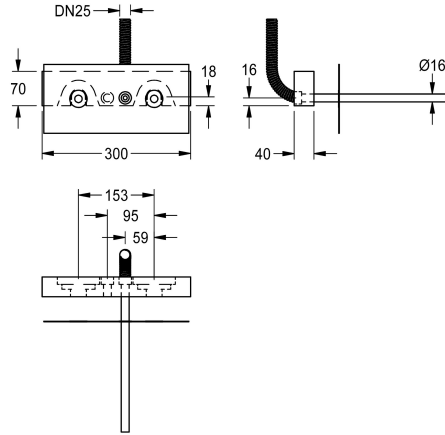

### Mounting bar for F5 wall-mounted mixers

Modell-Linie: F5 | F5BTX002

Duschar | Grundläggande installationssatser för duschar

#### KWC-No.

**2030071303**

Mounting bar for F5 wall-mounted mixers

Mounting bar for F5 wall-mounted mixers with separate power supply. Plywood with water-resistant glue, suitable for use in wet areas. With cable bushing including front-side protective pipe and

rear-side protective hose with sealing collar. Defined positioning for G 1/2 wall plates to be provided on site, including expansion sleeves.

#### Technical Data

användning
Barriär avgift
ATT-WS-BUILTINMODEL
Nominell diameter
Material
Typ av blandning
Kraftanslutning
Ytbehandling
Typ
Typ av montering

WASHING-SHOWERING
Nej
BUILT-IN
DN 15
Stål
Med termostat
Från baksidan
Galvaniserad
För dricksfontän
UNDERMOUNTING