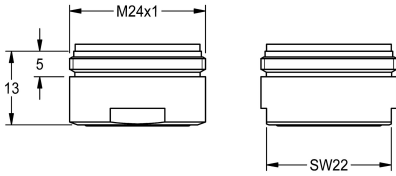

KWC Aerator

Modell-Linie: SPARE-PARTS-GENER. | ASXX1042
Spare parts | Spare parts taps

KWC-No.

2030071309

Aerator, packing unit 10 pieces.
(If assembled to F4 wall-mounted mixers the funktion of the self-emptying spout is obsolete.)

Aerator with laminar stream and integrated flow regulator, 8.0 l/min, with male thread M24x1, packing unit 10 pieces.

If assembled to F4 wall-mounted mixers the funktion of the self-emptying spout is obsolete.

Technical Data

overall depth	26 mm
overall height	13 mm
overall width	26 mm
quantity	10
quantity uom	pieces