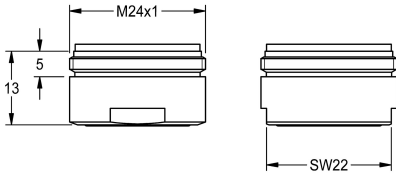

KWC Aerator

Modell-Linie: SPARE-PARTS-GENER. | ASXX1042
Spare parts | Spare parts taps

KWC-No.

2030071309

Aerator, packing unit 10 pieces.
(If assembled to F4 wall-mounted mixers the funktion of the self-emptying spout is obsolete.)

Aerator with laminar stream and integrated flow regulator, 8.0 l/min, with male thread M24x1, packing unit 10 pieces.

If assembled to F4 wall-mounted mixers the funktion of the self-emptying spout is obsolete.

Technical Data

overall depth
overall height
overall width
quantity
quantity uom

26 mm
13 mm
26 mm
10
pieces