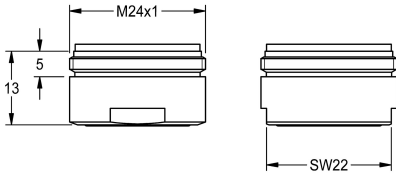

KWC Aerator

Modell-Linie: SPARE-PARTS-GENER. | ASXX1042
Piezas de repuesto | Accesorio Griferías de lavado

KWC-No.

2030071309

Aerator, packing unit 10 pieces.
(If assembled to F4 wall-mounted mixers the funktion of the self-emptying spout is obsolete.)

Aerator with laminar stream and integrated flow regulator, 8.0 l/min, with male thread M24x1, packing unit 10 pieces.

If assembled to F4 wall-mounted mixers the funktion of the self-emptying spout is obsolete.

Datos técnicos

Profundidad
Altura
Anchura total
Cantidad
Cantidad de unidades de medición

26 mm
13 mm
26 mm
10
Piezas