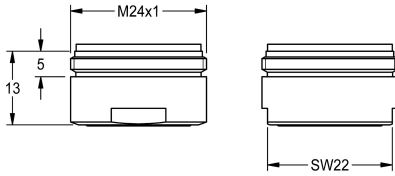

KWC

Regolatore del getto

Modell-Linie: SPARE-PARTS-GENER. | ASXX1042

Ricambi | Accessori per rubinetterie per lavabi

KWC-No.

2030071309

Aerator, packing unit 10 pieces.
(If assembled to F4 wall-mounted mixers the funktion of the self-emptying spout is obsolete.)

Aerator with laminar stream and integrated flow regulator, 8.0 l/min, with male thread M24x1, packing unit 10 pieces.

If assembled to F4 wall-mounted mixers the funktion of the self-emptying spout is obsolete.

Dati tecnici

Profondità totale	26 mm
Altezza totale	13 mm
Larghezza complessiva	26 mm
Capacità	10
Quantità UOM	Pezzi
teamNumber	0