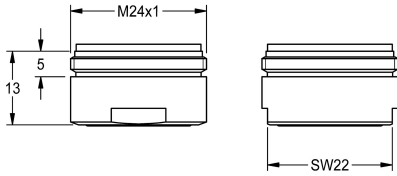

KWC

Regolatore del getto

Modell-Linie: SPARE-PARTS-GENER. | ASXX1042

Ricambi | Accessori per rubinetterie per lavabi

KWC-No.

2030071309

Aerator, packing unit 10 pieces.
(If assembled to F4 wall-mounted mixers the funktion of the self-emptying spout is obsolete.)

Aerator with laminar stream and integrated flow regulator, 8.0 l/min, with male thread M24x1, packing unit 10 pieces.

If assembled to F4 wall-mounted mixers the funktion of the self-emptying spout is obsolete.

Dati tecnici

Profondità totale	26 mm
Altezza totale	13 mm
Larghezza complessiva	26 mm
Capacità	10
Quantità UOM	Pezzi