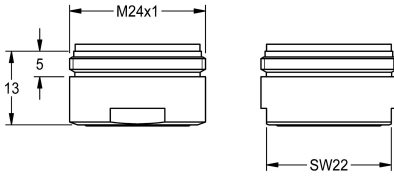

KWC Aerator

Modell-Linie: SPARE-PARTS-GENER. | ASXX1042
Reservdelar | Reservdelar kranar

KWC-No.

2030071309

Aerator, packing unit 10 pieces.
(If assembled to F4 wall-mounted mixers the funktion of the self-emptying spout is obsolete.)

Aerator with laminar stream and integrated flow regulator, 8.0 l/min, with male thread M24x1, packing unit 10 pieces.

If assembled to F4 wall-mounted mixers the funktion of the self-emptying spout is obsolete.

Technical Data

Övergripande djup

26 mm

Total höjd

13 mm

Total bredd

26 mm

Fyllnads kvantitet