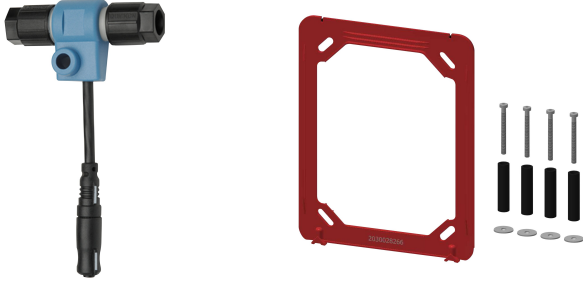

KWC F5E-Therm - A3000 open Electronic thermostatic in-wall mixer

Modell-Linie: F5E | F5ET2040

Showers | Electronic self closing shower

KWC-No.

2030071563

F5E-Therm - A3000 open thermostatic mixer DN 15 as finished installation kit for in-wall installation in basic installation kit, for shower facilities. Electrically controlled, connects to hot water and cold water. Function block with integrated solenoid valve cartridge, thermostat and two bypass solenoid valve cartridges for separate rinsing of the cold-water line and implementation of program-controlled thermal disinfection as well as for separate sampling of cold or hot water. Thermostat with metal handle with adjustable and turn-proof temperature stop and option for manual thermal disinfection. All-metal construction, visible parts high-polished,

chrome-plated. With holding frame with profile seal, 190 x 245 mm stainless steel cover plate with covered screw fixing including touch sensor with control electronics, start/stop function, rosette, watertight electronic module and electric T-junction for connection to system cables, backflow preventers and strainers. Depth adjustability 25 mm. Activated hygiene flushing 24 hours after the last activity. External control unit, like valve setting, cleaning deactivation, storage of statistical data and communication via ECC2 function controller, 24 V DC.

Temperature handle

2030047082
ASXT9003

Temperature stop

2030003296
EAQLT0003

Solenoid valve cartridge

2030005666
EAQFU0004

KWC F5E-Therm - A3000 open Electronic thermostatic in-wall mixer

Modell-Linie: F5E | F5ET2040
Showers | Electronic self closing shower

Electrical T junction

2000100853
ZAQUA075

Holding frame

2030045472
ASXX9004
