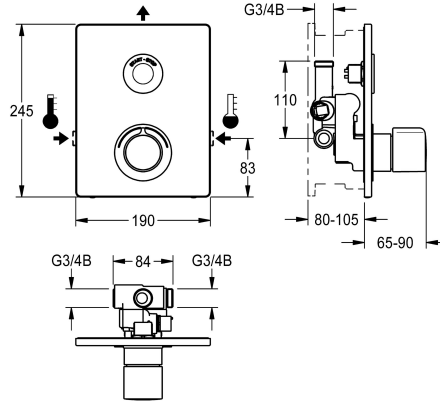

KWC F5E-Therm - A3000 open Electronic thermostatic in-wall mixer

Modell-Linie: F5E | F5ET2040
Showers | Electronic self closing shower

KWC-No.

2030071563

F5E-Therm - A3000 open thermostatic mixer DN 15 as finished installation kit for in-wall installation in basic installation kit, for shower facilities. Electrically controlled, connects to hot water and cold water. Function block with integrated solenoid valve cartridge, thermostat and two bypass solenoid valve cartridges for separate rinsing of the cold-water line and implementation of program-controlled thermal disinfection as well as for separate sampling of cold or hot water. Thermostat with metal handle with adjustable and turn-proof temperature stop and option for manual thermal disinfection. All-metal construction, visible parts high-polished,

chrome-plated. With holding frame with profile seal, 190 x 245 mm stainless steel cover plate with covered screw fixing including touch sensor with control electronics, start/stop function, rosette, watertight electronic module and electric T-junction for connection to system cables, backflow preventers and strainers. Depth adjustability 25 mm. Activated hygiene flushing 24 hours after the last activity. External control unit, like valve setting, cleaning deactivation, storage of statistical data and communication via ECC2 function controller, 24 V DC.

Technical Data

additional connections	no
with backflow preventer	yes
Built-in fitting model	Finishing section
calculation flow rate cold wat	0.15 l/s
calculation flow rate hot wate	0.15 l/s
circulation	no
compatible A3000 open	yes
connection with pay water disp	single / multiple pay water di
Cover plate height	245 mm
Cover plate width	190 mm
default automatic hygiene flus	24h after the last activity
default flow time	30 Seconds
with filter	yes
adjustable flow time	yes
functional principle	electronic self-closing
for hand shower	no
hygiene flushing	yes
diameter nominal	DN 15
inlet size	G 3/4 B
Locking mechanism	Top section, non-ceramic
material casing	stainless steel
material fitting	brass