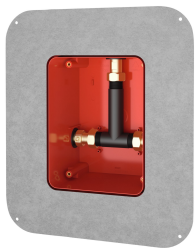

KWC F5E-Therm - A3000 open Electronic thermostatic in-wall mixer

Modell-Linie: F5E | F5ET2040

Showers | Electronic self closing shower

maximum flow time	255 Seconds
minimum flow pressure	1 bar
minimum flow time	1 Seconds
type of mixing	with thermostat
Parameterization	network
power supply connection	A3000 open 24 V DC
position of power connection	from top
Type of power supply	Transformer
with rosettes/cover plate	yes
protective shutdown	yes
shower pipe draining	no
sound insulation	no
surface finish casing	satin finished
surface finish fitting	chromed
surface treatment fitting	polished
temperature limit	yes
thermal disinfection	automatic thermal disinfection
with transformer/power supply	no
type of mounting	in-wall installation with box
type of operation	sensor operation
type of sensor	opto-electronic sensor
type of shower	in-wall fitting
Volume flow rate bypass PWH	0.05 l/s
volume flow rate at 3 bar	0.23 l/s
water connection	threaded connection (external)
position of water connection	from side
Accent colour	chrome-look (glossy)
Basic colour	stainless steel

Mandatory Accessories

R5 System box for in-wall mixer

2030028990
F5BX2001