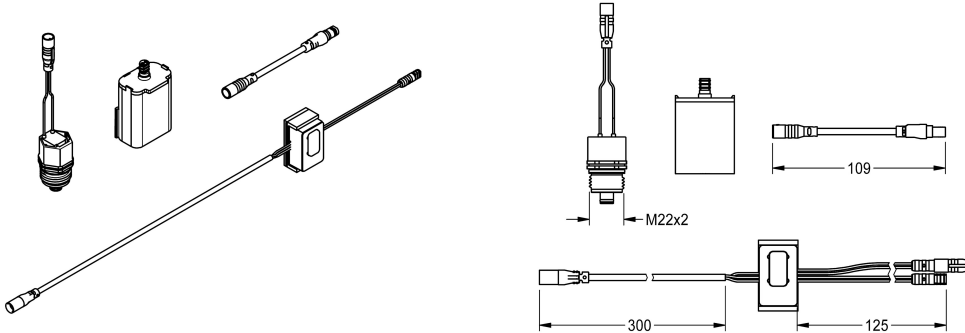

KWC

Set for flushing the cold-water line

Modell-Linie: F5 | ACXT2005

Showers | Complementary parts showers

KWC-No.

2030071564

Set for flushing the cold-water line

Set for performing automatic flushing of the cold-water line. Sensor with control electronics and 6 V lithium battery (CR-P2) as well as solenoid valve cartridge. Activated water hygiene flushing (30

seconds), fixed interval of 24 hours and saving of statistical data. With option for parametrisation and communication via optional, bidirectional remote control.

Optional Accessories

**Bidirectional remote control for
electronical fittings F3 and F5**

2030036654

ACEX9005

**2-button remote control for fittings F3
and F5**

2030036849

ACEX9004

Spare Parts

KWC

Set for flushing the cold-water line

Modell-Linie: F5 | ACXT2005

Showers | Complementary parts showers

Lithium battery 6 V

2000104846
EPRTR0008

Solenoid valve cartridge

2030003033
EAQFU0001

Sensor, ID 01/00004

20300041458
ASEX1005