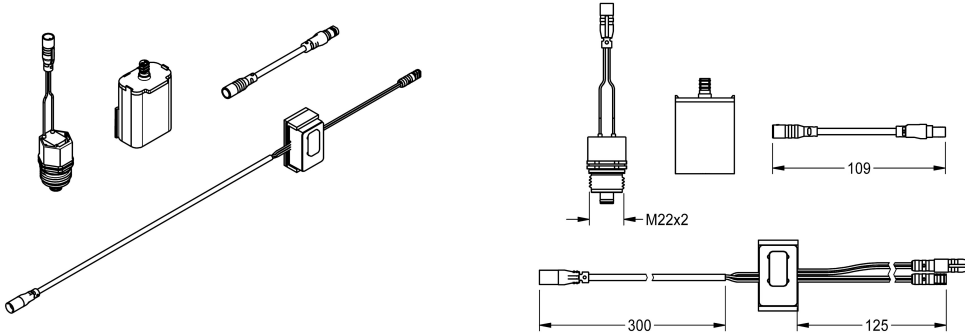

KWC

Set for flushing the cold-water line

Modell-Linie: F5 | ACXT2005

Showers | Complementary parts showers

KWC-No.

2030071564

Set for flushing the cold-water line

Set for performing automatic flushing of the cold-water line. Sensor with control electronics and 6 V lithium battery (CR-P2) as well as solenoid valve cartridge. Activated water hygiene flushing (30

seconds), fixed interval of 24 hours and saving of statistical data. With option for parametrisation and communication via optional, bidirectional remote control.

Optional Accessories

Bidirectional remote control for electronic fittings F3 and F5

2030036654

ACEX9005

2-button remote control for fittings F3 and F5

2030036849

ACEX9004

Spare Parts

KWC

Set for flushing the cold-water line

Modell-Linie: F5 | ACXT2005

Showers | Complementary parts showers

Lithium battery 6 V

2000104846
EPRTR0008

Solenoid valve cartridge

2030003033
EAQFU0001

Sensor, ID 01/00004

20300041458
ASEX1005