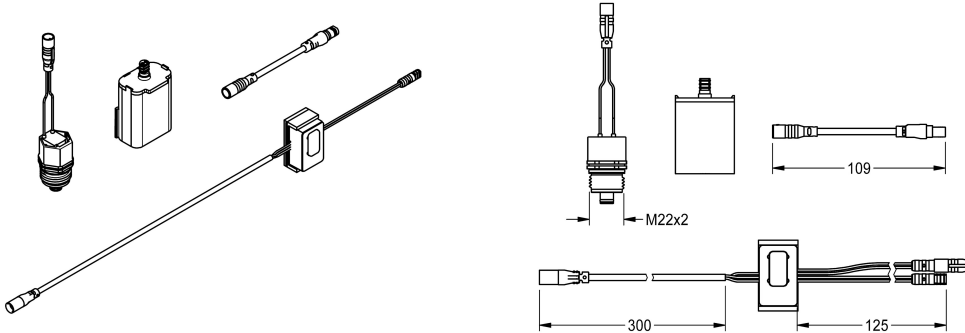

KWC

Set for flushing the cold-water line

Modell-Linie: F5 | ACXT2005

Showers | Complementary parts showers

KWC-No.

2030071564

Set for flushing the cold-water line

Set for performing automatic flushing of the cold-water line. Sensor with control electronics and 6 V lithium battery (CR-P2) as well as solenoid valve cartridge. Activated water hygiene flushing (30

seconds), fixed interval of 24 hours and saving of statistical data. With option for parametrisation and communication via optional, bidirectional remote control.

Optional Accessories

**Bidirectional remote control for
electronical fittings F3 and F5**

2030036654

ACEX9005

**2-button remote control for fittings F3
and F5**

2030036849

ACEX9004

Spare Parts

KWC

Set for flushing the cold-water line

Modell-Linie: F5 | ACXT2005

Showers | Complementary parts showers

Solenoid valve cartridge

2030003033
EAQFU0001
