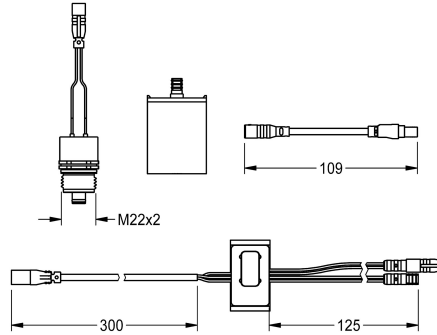

KWC

Set for flushing the cold-water line

Modell-Linie: F5 | ACXT2005

Duschar | Kompletterande delar duschar

KWC-No.

2030071564

Set for flushing the cold-water line

Set for performing automatic flushing of the cold-water line. Sensor with control electronics and 6 V lithium battery (CR-P2) as well as solenoid valve cartridge. Activated water hygiene flushing (30

seconds), fixed interval of 24 hours and saving of statistical data. With option for parametrisation and communication via optional, bidirectional remote control.

Extratillbehör

**Bidirectional remote control for
electronical fittings F3 and F5**

2030036654

ACEX9005

**2-button remote control for fittings F3
and F5**

2030036849

ACEX9004

Reservdelar

KWC

Set for flushing the cold-water line

Modell-Linie: F5 | ACXT2005

Duschar | Kompletterande delar duschar

Solenoid valve cartridge

2030003033

EAQFU0001
