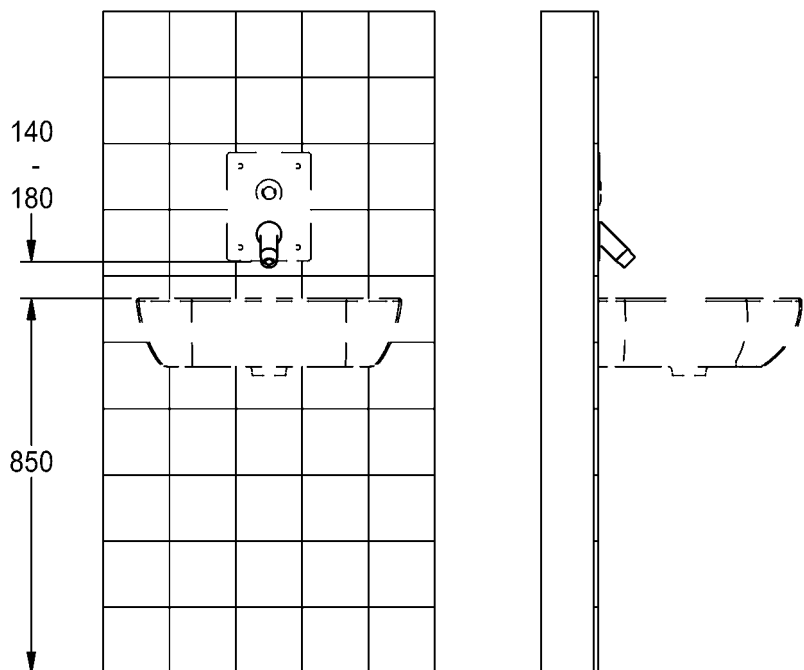

ACXX1008

ACXX1010

EN

Installation and operating instructions

Technical data

- ▶ Minimum flow pressure 1.0 bar
- ▶ Maximum operating pressure 10 bar
- ▶ Recommended flow pressure 3 bar
- ▶ Volume flow
 - ACXX1009: 3.8 l/min
 - ACXX1008: 6.0 l/min
 - ACXX1010: 5.7 l/min