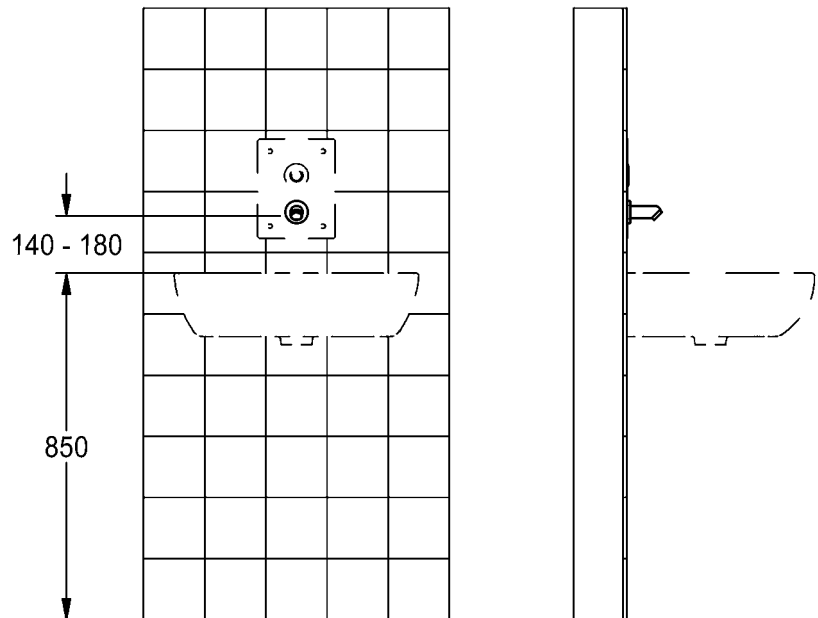

ACXX1008

ACXX1010

EN

Installation and operating instructions

Technical data

- ▶ Minimum flow pressure 1.0 bar
- ▶ Maximum operating pressure 10 bar
- ▶ Recommended flow pressure 3 bar
- ▶ Volume flow
 - ACXX1009: 3.8 l/min
 - ACXX1008: 6.0 l/min
 - ACXX1010: 5.7 l/min