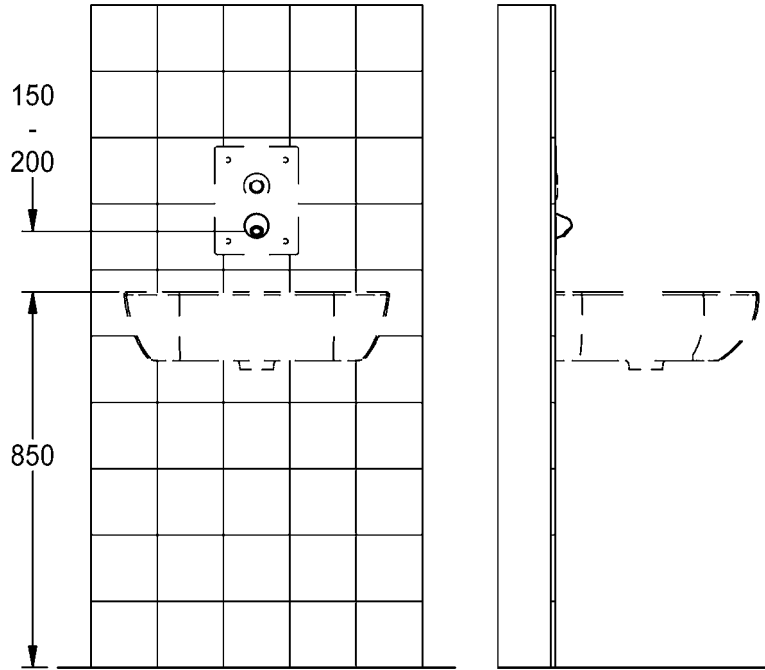

ACXX1008

ACXX1010

EN

Installation and operating instructions

Technical data

- ▶ Minimum flow pressure 1.0 bar
- ▶ Maximum operating pressure 10 bar
- ▶ Recommended flow pressure 3 bar
- ▶ Volume flow
 - ACXX1009: 3.8 l/min
 - ACXX1008: 6.0 l/min
 - ACXX1010: 5.7 l/min