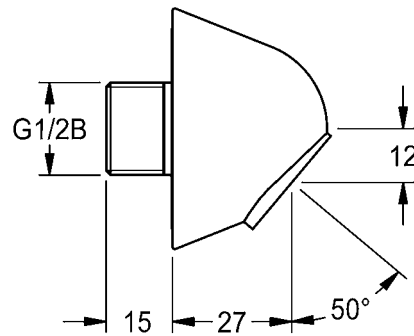

ACXX1009
ACXX1008
ACXX1010

ACXX1009