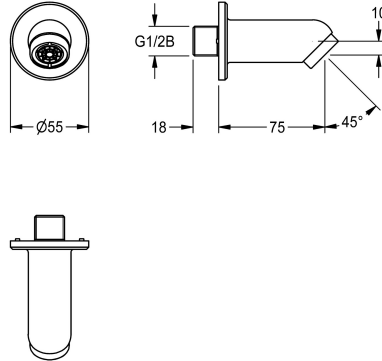

KWC

Wall outlet for in-wall washbasin taps

Modell-Linie: WASH-TAPS-ACCESS. | ACXX1008

Taps | Complementary parts taps

KWC-No.

2030071655

Wall outlet for in-wall washbasin taps

NEW

Wall outlet DN 15 for mounting on in-wall washbasin taps. Especially suitable for facilities at risk of vandalism. With anti-twist protection, rosette, anti-theft aerator with integrated flow regulator

6.0 l/min, tilt angle 45°, projection 75 mm. Polished chromium-plated brass with mounting material.

Technical Data

overall width	55 mm
quantity	1
quantity uom	piece
angle	45 Degree
overall width	55 mm
spout projection	75 mm
type of spout	wall outlet
volume flow rate at 3 bar	0.1 l/s