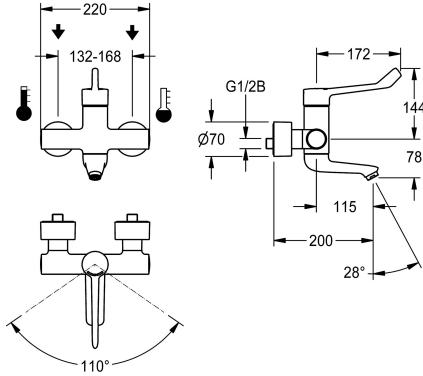

KWC F4LT-Med Thermostatic single lever mixer

Modell-Linie: F4 | F4LT1024
Taps | Manual taps

KWC-No.

2030072407

F4LT-Med thermostatic single lever mixer as DN 15 wall-mounted mixer, for wall mounting with lockable swivelling spout, for sanitary facilities in the healthcare and nursing sector, lever length 172 mm. Thermostat-controlled mixer cartridge with expansion element and active scald protection, fail-safe against backflow as well as adjustable, turn-proof temperature stop, ceramic disc technology and flow rate controller 9.0 l/min. Without backflow preventer for optimised drinking water hygiene. Lever cap ergonomically designed in closed construction for contactless lever actuation. For

connecting to hot and cold water. Tap optimised for cleaning, scald-protected, safe-touch housing, all-metal construction, polished chromium-plated brass. Decoupled from the tap housing, volume-reduced, smooth water flow from low-lead brass (lead proportion $\leq 0.2\%$), and without nickel coating. With thermal insulation components to reduce heat transfer from the tap housing to the cold-water line. Self-emptying spout with laminar jet controller. With adjustable and lockable connections with strainers, fully covered by depth-adjustable screw rosettes. 200 mm projection.

Technical Data

compatible A3000 open
depressurised
functional principle
diameter nominal
inlet size
material fitting
minimum flow pressure
type of mixing
overall width
Pop-up waste set
Spout
spout projection
surface finish casing
surface finish fitting
surface treatment fitting
temperature limit
type of mounting
type of operation
type of tap
volume flow rate at 3 bar
water connection
Accent colour
Basic colour

KWC F4LT-Med Thermostatic single lever mixer

Modell-Linie: F4 | F4LT1024
Taps | Manual taps

Spare Parts

Screw rosette

2030046777
ASXX9003
