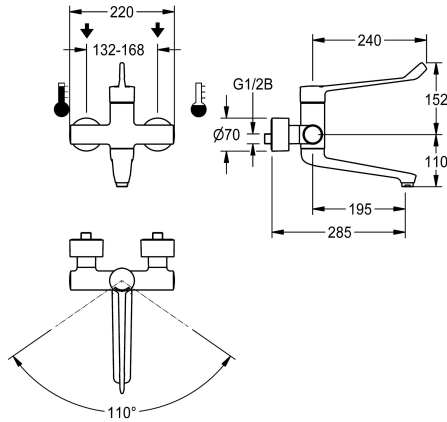

KWC F4LT-Med Thermostatic single lever mixer

Modell-Linie: F4 | F4LT1025
Taps | Manual taps

KWC-No.

2030072408

F4LT-Med thermostatic single lever mixer as DN 15 wall-mounted mixer, for wall mounting with lockable swivelling spout, for surgical sanitary facilities and unclean work spaces in the healthcare and nursing sector, lever length 251 mm. Thermostat-controlled mixer cartridge with expansion element and active scald protection, fail-safe against backflow as well as adjustable, turn-proof temperature stop, ceramic disc technology and flow rate controller 9.0 l/min. Without backflow preventer for optimised drinking water hygiene. Lever cap ergonomically designed in closed construction for contactless lever actuation. For connecting to hot and cold water.

Tap optimised for cleaning, scald-protected, safe-touch housing, all-metal construction, polished chromium-plated brass. Decoupled from the tap housing, volume-reduced, smooth water flow from low-lead brass (lead proportion $\leq 0.2\%$), and without nickel coating. With thermal insulation components to reduce heat transfer from the tap housing to the cold-water line. Self-emptying spout with laminar jet controller. With adjustable and lockable connections with strainers, fully covered by depth-adjustable screw rosettes. 285 mm projection.

Technical Data

depressurised
functional principle
diameter nominal
inlet size
Locking mechanism
material fitting
minimum flow pressure
type of mixing
overall width
Pop-up waste set
Spout
spout projection
surface finish casing
surface finish fitting
surface treatment fitting
temperature limit
type of mounting
type of operation
type of tap
volume flow rate at 3 bar
water connection
Accent colour

no
manual
DN 15
G 1/2 B
Top section, ceramic
brass-look
1 bar
with thermostat
220 mm
no
rotating, bottom
200 mm
chromed
chromed
polished
yes
wall mounting
manual operation
bib tap
0.15 l/s
S-unions
none