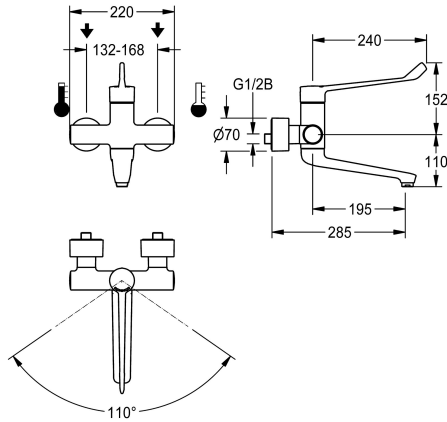

## KWC F4LT-Med Thermostatic single lever mixer

Modell-Linie: F4 | F4LT1025  
Kranar | Manuella kranar

### KWC-No.

**2030072408**

F4LT-Med thermostatic single lever mixer as DN 15 wall-mounted mixer, for wall mounting with lockable swivelling spout, for surgical sanitary facilities and unclean work spaces in the healthcare and nursing sector, lever length 251 mm. Thermostat-controlled mixer cartridge with expansion element and active scald protection, fail-safe against backflow as well as adjustable, turn-proof temperature stop, ceramic disc technology and flow rate controller 9.0 l/min. Without backflow preventer for optimised drinking water hygiene. Lever cap ergonomically designed in closed construction for contactless lever actuation. For connecting to hot and cold water.

Tap optimised for cleaning, scald-protected, safe-touch housing, all-metal construction, polished chromium-plated brass. Decoupled from the tap housing, volume-reduced, smooth water flow from low-lead brass (lead proportion  $\leq 0.2\%$ ), and without nickel coating. With thermal insulation components to reduce heat transfer from the tap housing to the cold-water line. Self-emptying spout with laminar jet controller. With adjustable and lockable connections with strainers, fully covered by depth-adjustable screw rosettes. 285 mm projection.

### Technical Data

Nedtryckt
Funktionell princip
Nominell diameter
Inbyggnadsmått
ATT-WS-LOCKINGMECHANISM
Material delar
Minimalt flödestryck
Typ av blandning
Total bredd
ATT-WS-POPUPWASTESET
ATT-WS-SPOUT
Sprut kastare
Ytfinish hölje
yt finish
ATT-WS-SURTREATFIT
ATT-WS-TEMPERATURELIMIT
Typ av montering
Typ av operation
Typ av kran
ATT-WS-VOLFLOWRATE3
ATT-WS-WATCON
Accentfärg