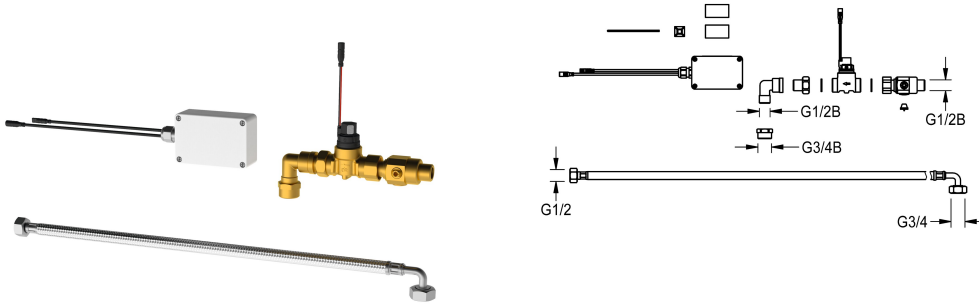

## KWC F5

Smart urinal unit for series of urinals made of stainless steel

Modell-Linie: F5 | ACEF3004

Flushing systems | Electronic urinal flushing systems

### KWC-No.

**2030072412**

F5 smart urinal unit for row urinals made of stainless steel

F5 smart urinal unit for installation within the water inlet area of the CAMPUS urinal series. Water path pre-assembled with pipe elbows for DN 15 water connection and flushing pipe, valve assembly with water volume regulation including a strainer, solenoid valve and hose. Control unit in sealed plastic box for wireless communication with the F5 smart urinal sensor. Either for

battery operation with 6 V lithium battery (CR-P2) per control unit or separate power supply via power supply unit 6.75 V/12 V DC.

Battery compartment including battery or power supply unit with extension cable must be ordered separately.