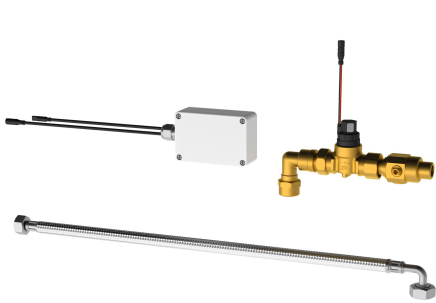

## KWC F5

Smart urinal unit for series of urinals made of stainless steel

Modell-Linie: F5 | ACEF3004

Flushing systems | Electronic urinal flushing systems

### KWC-No.

**2030072412**

F5 smart urinal unit for row urinals made of stainless steel

F5 smart urinal unit for installation within the water inlet area of the CAMPUS urinal series. Water path pre-assembled with pipe elbows for DN 15 water connection and flushing pipe, valve assembly with water volume regulation including a strainer, solenoid valve and hose. Control unit in sealed plastic box for wireless communication with the F5 smart urinal sensor. Either for

battery operation with 6 V lithium battery (CR-P2) per control unit or separate power supply via power supply unit 6.75 V/12 V DC.

Battery compartment including battery or power supply unit with extension cable must be ordered separately.