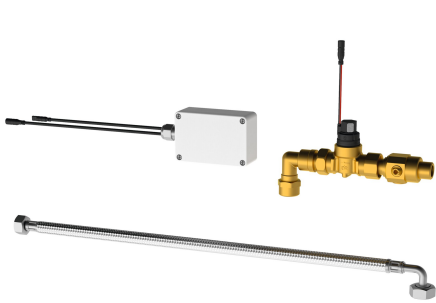

KWC F5

Smart urinal unit for series of urinals made of stainless steel

Modell-Linie: F5 | ACEF3004

Flushing systems | Electronic urinal flushing systems

KWC-No.

2030072412

F5 smart urinal unit for row urinals made of stainless steel

F5 smart urinal unit for installation within the water inlet area of the CAMPUS urinal series. Water path pre-assembled with pipe elbows for DN 15 water connection and flushing pipe, valve assembly with water volume regulation including a strainer, solenoid valve and hose. Control unit in sealed plastic box for wireless communication with the F5 smart urinal sensor. Either for

battery operation with 6 V lithium battery (CR-P2) per control unit or separate power supply via power supply unit 6.75 V/12 V DC.

Battery compartment including battery or power supply unit with extension cable must be ordered separately.