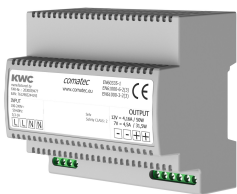

Mandatory Accessories

Power supply unit

2030039477
ACEX9001

Extension cable 5 m

2030043814
ACEX9010