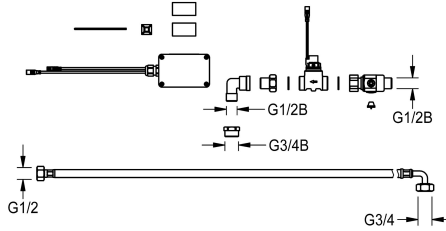

KWC F5

Smart urinal unit for series of urinals made of stainless steel

Modell-Linie: F5 | ACEF3004

Flushing systems | Electronic urinal flushing systems

KWC-No.

2030072412

F5 smart urinal unit for row urinals made of stainless steel

F5 smart urinal unit for installation within the water inlet area of the CAMPUS urinal series. Water path pre-assembled with pipe elbows for DN 15 water connection and flushing pipe, valve assembly with water volume regulation including a strainer, solenoid valve and hose. Control unit in sealed plastic box for wireless communication with the F5 smart urinal sensor. Either for

battery operation with 6 V lithium battery (CR-P2) per control unit or separate power supply via power supply unit 6.75 V/12 V DC.

Battery compartment including battery or power supply unit with extension cable must be ordered separately.

Technical Data

quantity	1
quantity uom	piece

quantity	1
quantity uom	piece

Mandatory Accessories

Power supply unit

2030039477
ACEX9001

Extension cable 5 m

2030043814
ACEX9010