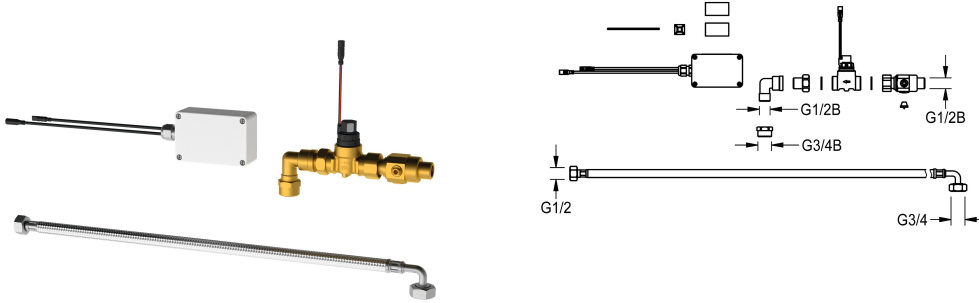

## KWC F5

Smart urinal unit for series of urinals made of stainless steel

Modell-Linie: F5 | ACEF3004

Spolssystem | Elektroniska urinoarspolningssystem

### KWC-No.

**2030072412**

F5 smart urinal unit for row urinals made of stainless steel

F5 smart urinal unit for installation within the water inlet area of the CAMPUS urinal series. Water path pre-assembled with pipe elbows for DN 15 water connection and flushing pipe, valve assembly with water volume regulation including a strainer, solenoid valve and hose. Control unit in sealed plastic box for wireless communication with the F5 smart urinal sensor. Either for

battery operation with 6 V lithium battery (CR-P2) per control unit or separate power supply via power supply unit 6.75 V/12 V DC.

Battery compartment including battery or power supply unit with extension cable must be ordered separately.