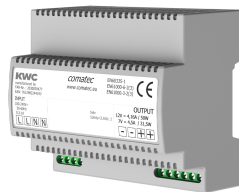

Nödvändiga tillbehör

Battery compartment

3600002063
ACEX9023

Power supply unit

2030039477
ACEX9001

Extension cable 5 m

2030043814
ACEX9010