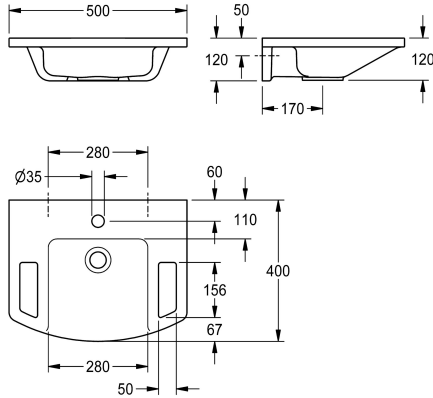

### KWC-No.

**2030073250**

EXOS, hand washbasin made of MIRANIT resin-bonded mineral material with pore-free smooth surface (temperature-resistant up to 80 °C), Alpine white colour. Roll-under, with integrated grab rails, storage areas, seamless moulded bowl, without overflow, with tap hole 35 mm (D). Mounting on washbasin back panel, including

mounting material.

Dimensions 500 x 125 x 400 mm (W x H x D)  
Bowl dimensions 280 x 98 x 290 mm (W x H x D)

### Technical Data

type of basin
bowl position
bowl shape
colour
material
material code
overall depth
overall width
overflow
siphon included
tap ledge
type of mounting
waste hole position
waste kit included
waste sleeve included

single / multiple pay water di
Center
rectangle
alpinewhite
mineral material
Miranit
400 mm
500 mm
no
no
yes
wall mounting
centre back
yes
no