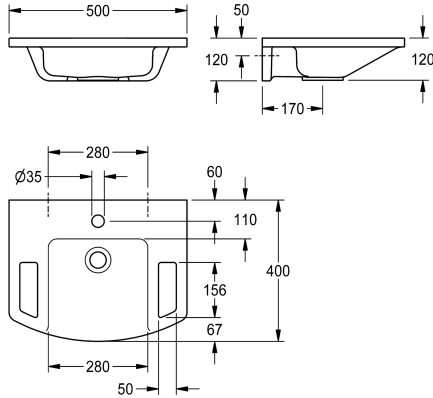

KWC EXOS.

Hand washbasin, barrier-free

Modell-Linie: EXOS | ANMW0003N

Washbasins & Washtroughs | Wash basins

KWC-No.

2030073250

EXOS, hand washbasin made of MIRANIT resin-bonded mineral material with pore-free smooth surface (temperature-resistant up to 80 °C), Alpine white colour. Roll-under, with integrated grab rails, storage areas, seamless moulded bowl, without overflow, with tap hole 35 mm (D). Mounting on washbasin back panel, including

mounting material.

Dimensions 500 x 125 x 400 mm (W x H x D)
Bowl dimensions 280 x 98 x 290 mm (W x H x D)

Technical Data

type of basin
bowl position
bowl shape
colour
material
material code
overall depth
overall width
overflow
siphon included
tap ledge
type of mounting
waste hole position
waste kit included
waste sleeve included

single / multiple pay water di
Center
rectangle
alpinewhite
mineral material
Miranit
400 mm
500 mm
no
no
yes
wall mounting
centre back
yes
no

Optional Accessories

KWC EXOS.

Hand washbasin, barrier-free

Modell-Linie: EXOS | ANMW0003N

Washbasins & Washtroughs | Wash basins

Dome waste valve, chrome-plated

2030057337
ZANMW0030

Dome waste valve, white

2030057339
ZANMW0031