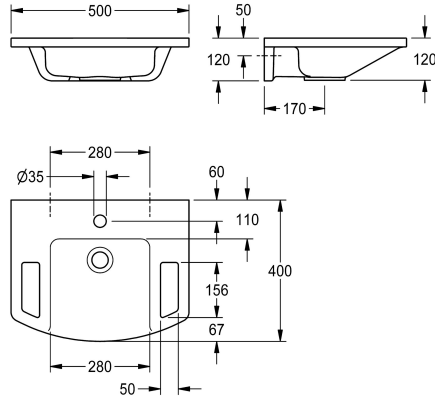

### KWC-No.

**2030073250**

EXOS, hand washbasin made of MIRANIT resin-bonded mineral material with pore-free smooth surface (temperature-resistant up to 80 °C), Alpine white colour. Roll-under, with integrated grab rails, storage areas, seamless moulded bowl, without overflow, with tap hole 35 mm (D). Mounting on washbasin back panel, including

mounting material.

Dimensions 500 x 125 x 400 mm (W x H x D)  
Bowl dimensions 280 x 98 x 290 mm (W x H x D)

### Technical Data

type of basin
bowl position
bowl shape
colour
material
material code
overall depth
overall width
overflow
siphon included
tap ledge
type of mounting
waste hole position
waste kit included
waste sleeve included

single / multiple pay water di
center
rectangle
alpinewhite
mineral material
Miranit
400 mm
500 mm
no
no
yes
wall mounting
centre back
yes
no