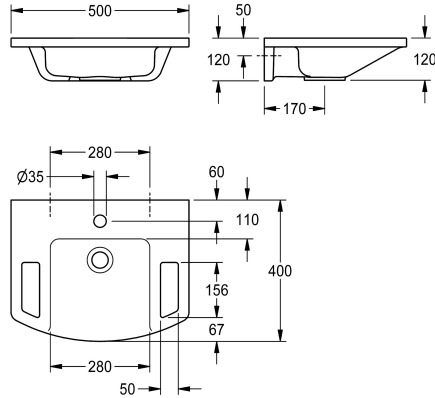

KWC EXOS.

Hand washbasin, barrier-free

Modell-Linie: EXOS | ANMW0003N

Washbasins & Washtroughs | Wash basins

KWC-No.

2030073250

EXOS, hand washbasin made of MIRANIT resin-bonded mineral material with pore-free smooth surface (temperature-resistant up to 80 °C), Alpine white colour. Roll-under, with integrated grab rails, storage areas, seamless moulded bowl, without overflow, with tap hole 35 mm (D). Mounting on washbasin back panel, including

mounting material.

Dimensions 500 x 125 x 400 mm (W x H x D)
Bowl dimensions 280 x 98 x 290 mm (W x H x D)

Technical Data

type of basin
bowl position
bowl shape
colour
material
material code
overall depth
overall width
overflow
siphon included
tap ledge
type of mounting
waste hole position
waste kit included
waste sleeve included

single / multiple pay water di
center
rectangle
alpinewhite
mineral material
Miranit
400 mm
500 mm
no
no
yes
wall mounting
centre back
yes
no

Optional Accessories

KWC EXOS.

Hand washbasin, barrier-free

Modell-Linie: EXOS | ANMW0003N

Washbasins & Washtroughs | Wash basins

Dome waste valve, chrome-plated

2030057337
ZANMW0030

Dome waste valve, white

2030057339
ZANMW0031