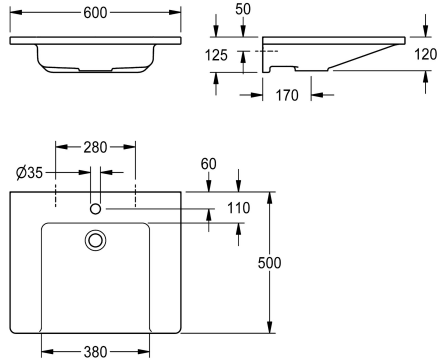

### KWC-No.

**2030073251**

EXOS, single washbasin made of MIRANIT resin-bonded mineral material with pore-free, smooth surface (temperature-resistant up to 80 °C), Alpine white colour. Roll-under, with storage areas, seamless moulded bowl, without overflow, with tap hole 35 mm (D).

Mounting on washbasin back panel, including mounting material.

Dimensions 600 x 125 x 500 mm (W x H x D)  
Bowl dimensions 380 x 98 x 390 mm (W x H x D)

### Technical Data

type of basin
bowl position
bowl shape
colour
material
material code
overall depth
overall width
overflow
rear upstand
number of tap holes
tap hole diameter
tap hole position
tap ledge
type of mounting
waste hole position
waste kit included
waste sleeve included
Wheelchair compliant CA
Wheelchair compliant US

single / multiple pay water di
Center
rectangle
alpinewhite
mineral material
Miranit
500 mm
600 mm
no
no
1
35 mm
middle
yes
wall mounting
centre back
yes
no
yes
yes