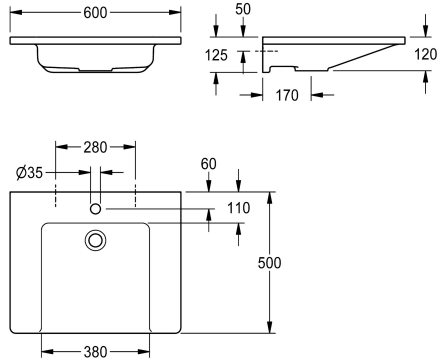

KWC EXOS. Single washbasin

Modell-Linie: EXOS | ANMW0010N
Washbasins & Washtroughs | Wash basins

KWC-No.

2030073251

EXOS, single washbasin made of MIRANIT resin-bonded mineral material with pore-free, smooth surface (temperature-resistant up to 80 °C), Alpine white colour. Roll-under, with storage areas, seamless moulded bowl, without overflow, with tap hole 35 mm (D).

Mounting on washbasin back panel, including mounting material.

Dimensions 600 x 125 x 500 mm (W x H x D)
Bowl dimensions 380 x 98 x 390 mm (W x H x D)

Technical Data

type of basin
bowl position
bowl shape
colour
material
material code
overall depth
overall width
overflow
rear upstand
number of tap holes
tap hole diameter
tap hole position
tap ledge
type of mounting
waste hole position
waste kit included
waste sleeve included
Wheelchair compliant CA
Wheelchair compliant US

single / multiple pay water di
center
rectangle
alpinewhite
mineral material
Miranit
500 mm
600 mm
no
no
1
35 mm
middle
yes
wall mounting
centre back
yes
no
yes
yes

Optional Accessories

KWC EXOS. Single washbasin

Modell-Linie: EXOS | ANMW0010N
Washbasins & Washtroughs | Wash basins

Dome waste valve, chrome-plated

2030057337
ZANMW0030

Dome waste valve, white

2030057339
ZANMW0031

Trap

2000057417
XINX140