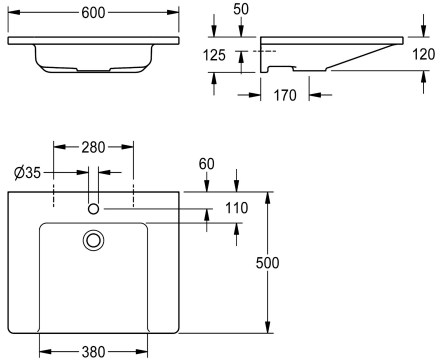

### KWC-No.

**2030073251**

EXOS, single washbasin made of MIRANIT resin-bonded mineral material with pore-free, smooth surface (temperature-resistant up to 80 °C), Alpine white colour. Roll-under, with storage areas, seamless moulded bowl, without overflow, with tap hole 35 mm (D).

Mounting on washbasin back panel, including mounting material.

Dimensions 600 x 125 x 500 mm (W x H x D)  
Bowl dimensions 380 x 98 x 390 mm (W x H x D)

Samma utrymme
Mitten
Rektangel
Alpinvit
Mineralmaterial
Miranit
500 mm
600 mm
Nej
Nej
1
35 mm
Mitten
Ja
Väggmontering
Bakre mitten
Ja
Nej
Ja
Ja