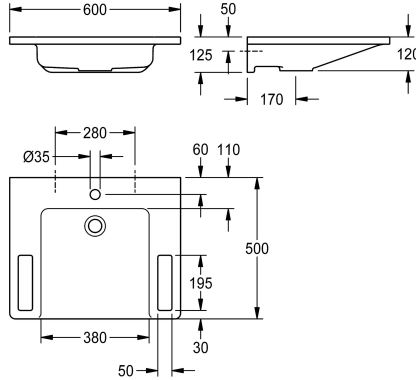

KWC EXOS.

Single washbasin, barrier-free

Modell-Linie: EXOS | ANMW0001N

Washbasins & Washtroughs | Wash basins

KWC-No.

2030073252

EXOS, single washbasin made of MIRANIT resin-bonded mineral material with pore-free, smooth surface (temperature-resistant up to 80 °C), Alpine white colour. Roll-under, with integrated grab rails, storage areas, seamless moulded bowl, without overflow, with tap hole 35 mm (D). Mounting on washbasin back panel, including

mounting material.

Dimensions 600 x 125 x 500 mm (W x H x D)
Bowl dimensions 380 x 98 x 390 mm (W x H x D)

Technical Data

barrier-free
type of basin
bowl position
bowl shape
colour
material
material code
overall depth
overall width
overflow
rear upstand
siphon included
number of tap holes
tap hole diameter
tap hole position
tap ledge
type of mounting
waste hole position
waste kit included
waste size
waste sleeve included

yes
single / multiple pay water di
Center
rectangle
alpinewhite
mineral material
Miranit
500 mm
600 mm
no
no
no
1
35 mm
middle
yes
wall mounting
centre back
yes
DN 32
yes

Optional Accessories

KWC EXOS.

Single washbasin, barrier-free

Modell-Linie: EXOS | ANMW0001N

Washbasins & Washtroughs | Wash basins

Dome waste valve, chrome-plated

2030057337
ZANMW0030

Dome waste valve, white

2030057339
ZANMW0031