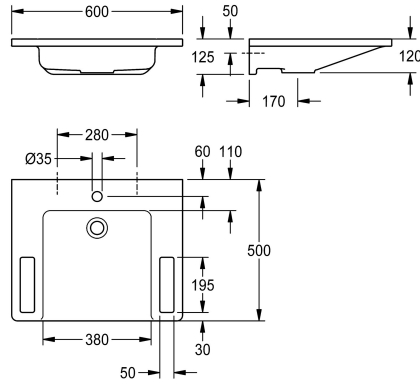

KWC EXOS.

Single washbasin made of MIRANIT

Modell-Linie: EXOS | ANMW0001N

Washbasins & Washtroughs | Wash basins

KWC-No.

2030073252

EXOS, single washbasin made of MIRANIT resin-bonded mineral material with pore-free, smooth surface (temperature-resistant up to 80 °C), Alpine white colour. Roll-under, with integrated grab rails, storage areas, seamless moulded bowl, without overflow, with tap hole 35 mm (D). Mounting on washbasin back panel, including

mounting material.

Dimensions 600 x 125 x 500 mm (W x H x D)
Bowl dimensions 380 x 98 x 390 mm (W x H x D)

Technical Data

| |
|-----------------------|
| barrier-free |
| type of basin |
| bowl position |
| bowl shape |
| colour |
| material |
| material code |
| overall depth |
| overall width |
| overflow |
| rear upstand |
| siphon included |
| number of tap holes |
| tap hole diameter |
| tap hole position |
| tap ledge |
| type of mounting |
| waste hole position |
| waste kit included |
| waste size |
| waste sleeve included |

| |
|--------------------------------|
| yes |
| single / multiple pay water di |
| center |
| rectangle |
| alpinewhite |
| mineral material |
| Miranit |
| 500 mm |
| 600 mm |
| no |
| no |
| no |
| 1 |
| 35 mm |
| middle |
| yes |
| wall mounting |
| centre back |
| yes |
| DN 32 |
| yes |