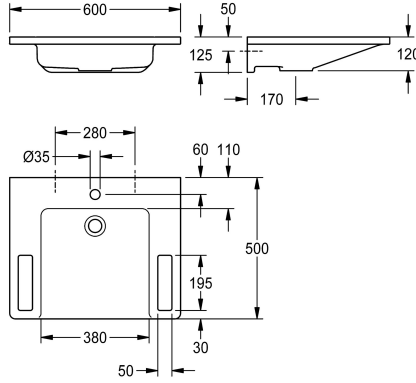

KWC EXOS.

Single washbasin made of MIRANIT

Modell-Linie: EXOS | ANMW0001N

Washbasins & Washtroughs | Wash basins

KWC-No.

2030073252

EXOS, single washbasin made of MIRANIT resin-bonded mineral material with pore-free, smooth surface (temperature-resistant up to 80 °C), Alpine white colour. Roll-under, with integrated grab rails, storage areas, seamless moulded bowl, without overflow, with tap hole 35 mm (D). Mounting on washbasin back panel, including

mounting material.

Dimensions 600 x 125 x 500 mm (W x H x D)
Bowl dimensions 380 x 98 x 390 mm (W x H x D)

Technical Data

barrier-free
type of basin
bowl position
bowl shape
colour
material
material code
overall depth
overall width
overflow
rear upstand
siphon included
number of tap holes
tap hole diameter
tap hole position
tap ledge
type of mounting
waste hole position
waste kit included
waste size
waste sleeve included

yes
single / multiple pay water di
center
rectangle
alpinewhite
mineral material
Miranit
500 mm
600 mm
no
no
no
1
35 mm
middle
yes
wall mounting
centre back
yes
DN 32
yes

Optional Accessories

KWC EXOS.

Single washbasin made of MIRANIT

Modell-Linie: EXOS | ANMW0001N

Washbasins & Washtroughs | Wash basins

Dome waste valve, chrome-plated

2030057337
ZANMW0030

Dome waste valve, white

2030057339
ZANMW0031