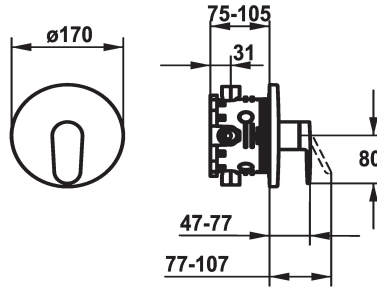

#### Modell-Linie: ELLA

Rubinetterie per doccia | Rubinetterie monocomando per doccia

#### KWC-No.

**21.384.502.000**  
all chrome, Trim kit

- Outflow top or below
- KWC cartridge M 35 H
  - with ceramic discs
  - flow rate and temperature continuously variable
- Scope of delivery:
  - Function unit, lever, cap, sleeve, cover plate, holder for escutcheon
  - Fastening of the cover plate without screws
- To be ordered separately:
  - Unit for concealed installation KWC BLUEBOX®
  - 1/2", without shut-off valve, 39.999.900.931
  - 3/4" (1/2"), with shut-off valve, 39.999.910.931
  - 3/4", with shut-off valve, 39.999.930.931
- Flow rate 18 l/min (3 bar)
- Acoustic group I