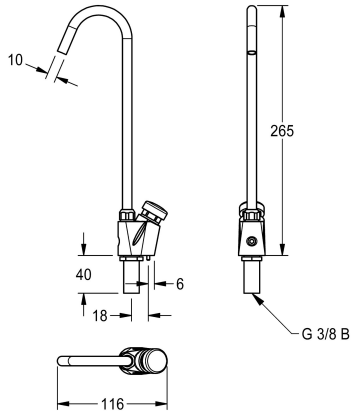

KWC ANIMA Bottle filler tap

Modell-Linie: ANIMA | ANMX-BT
Drinking fountains | Complementary parts water dispensers

KWC-No.

213.0654.086
Bottle filler tap

ANIMA bottle filler tap for drinking fountains made of stainless steel or resin-bonded mineral MIRANIT, with push button, chrome-plated

brass housing with anti-twist protection, G 3/8 B connection.