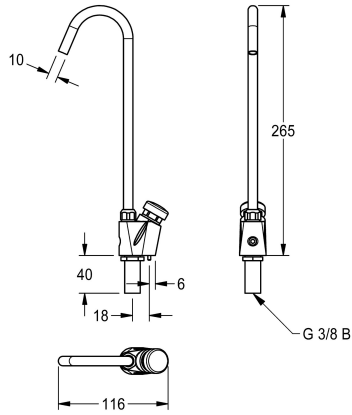

## KWC ANIMA Bottle filler tap

Modell-Linie: ANIMA | ANMX-BT  
Drinking fountains | Complementary parts water dispensers

**KWC-No.**

**213.0654.086**  
Bottle filler tap

ANIMA bottle filler tap for drinking fountains made of stainless steel or resin-bonded mineral MIRANIT, with push button, chrome-plated

brass housing with anti-twist protection, G 3/8 B connection.