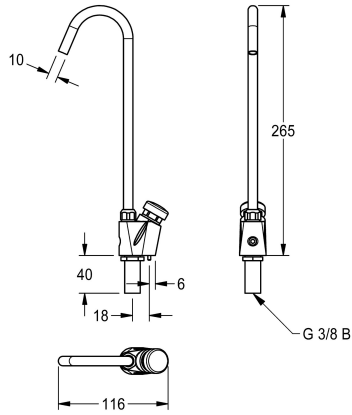

KWC ANIMA Bottle filler tap

Modell-Linie: ANIMA | ANMX-BT
Drinking fountains | Complementary parts water dispensers

KWC-No.

213.0654.086
Bottle filler tap

ANIMA bottle filler tap for drinking fountains made of stainless steel or resin-bonded mineral MIRANIT, with push button, chrome-plated

brass housing with anti-twist protection, G 3/8 B connection.