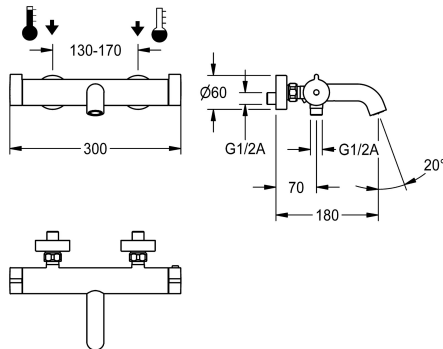

KWC F4MT-Med Thermostat bath mixer

Modell-Linie: F4 | F4MT2001
Duschar | Manuell dusch

KWC-No.

360000189

F4MT-Med thermostat bath mixer with fixed spout as a two-handle wall-mounted mixer DN 15, fitting group I, for wall mounting for baths in the healthcare and nursing sector, for connecting to hot and cold water. Ceramic valve cartridge with rotary handle for flow regulation, mixer water shut-off, as well as integrated diverter for bathtub and hand shower. Thermostat-controlled mixer cartridge with expansion element and active scald protection, fail-safe against backflow as well as adjustable, turn-proof temperature stop, preset to 38 °C and option to carry out manual thermal

disinfection. Tap optimised for cleaning with ergonomically designed handles, scald-protected safe-touch housing with hand shower connection 13 l/min, G 1/2 B, bath spout with laminar jet controller 20 l/min and backflow preventer. All-metal construction, high-polished chrome-plated. Double-walled tap housing for reducing the heat transfer from the tap housing to the cold water line, with volume-reduced and smooth water lines. With adjustable connections with strainers, fully covered by depth-adjustable screw rosettes. 180 mm bath spout projection.

Technical Data

Cirkulation
ATT-WS-COMPA30000
Samband med lön myntopererad behållare
Justerbar flödestid
Funktionell princip
ATT-WS-HANDSHOWER
ATT-WS-HYGIENE-FLUSH
Nominell diameter
Inbyggnadsmått
ATT-WS-LOCKINGMECHANISM
Typ av blandning
Dusch rör dränering
ATT-WS-SHOWERSET
Ytfinish hölje
ATT-WS-TEMPERATURELIMIT
terminal för desinfektion
Typ av montering
Typ av operation
Typ av dusch
ATT-WS-WATCON
Vattenanslutning
ATT-WS-WITHSOAPDISH

Modell-Linie: F4 | F4MT2001
Duschar | Manuell dusch

Extratillbehör

Hand shower

2030051216
ACXX2007

Shower bracket

2030051217
ACXX2008

Reservdelar

Service key Neoperl © Caché ©, STD,
24 mm, grey