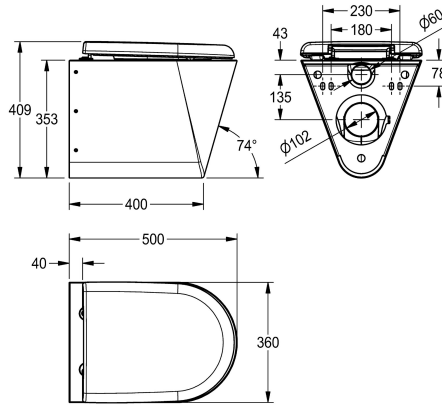

KWC CAMPUS Wall hung WC pan

Modell-Linie: **CAMPUS | CMPX592GN**
WCs and urinals | WCs

KWC-No.

2000100133

Without toilet seat

2000100134

With 2 toilet seat pads

360000629

With black toilet seat

360000650

With grey toilet seat

360000651

With white toilet seat

type of toilet seat

no seat

synthetic seat pad

synthetic hinged seat with lid

synthetic hinged seat with lid

synthetic hinged seat with lid

Wall hung WC pan, stainless steel, surface satin finished, material thickness 1.5 mm, flushing certificated to EN 997, concealed flushing rim with min. 4 liter flushing capacity, with a shrouded 100 mm diameter horizontal 'P' trap outlet, pressed seat area tapered towards centre, all edges curved, fixing with mounting plate

supplied, conform to EN 33, includes security screws. 4 litre flush EN997 approved.

With grey WC-seat

Dimensions 360 x 409 x 500 mm (W x H x D)

Technical Data

inlet size

DN 55

material

stainless steel

material code

1.4301 Chrome Nickel steel V2A

material thickness

1.5 mm

minimum flushing capacity

4 Liter

outlet size

DN 100

overall depth

500 mm

overall height

409 mm

overall width

360 mm

toilet seat colour

grey

surface finish

satin finished

type of mounting

wall mounting

type of toilet seat

synthetic hinged seat with lid

type of WC

wall hung

Spare Parts