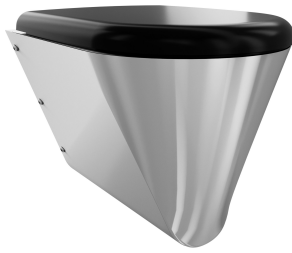

## KWC CAMPUS Wall hung WC pan

Modell-Linie: **CAMPUS | CMPX592GN**  
WCs and urinals | WCs

### type of toilet seat

no seat

synthetic seat pad

synthetic hinged seat with lid

synthetic hinged seat with lid

synthetic hinged seat with lid

Wall hung WC pan, stainless steel, surface satin finished, material thickness 1.5 mm, flushing certificated to EN 997, concealed flushing rim with min. 4 liter flushing capacity, with a shrouded 100 mm diameter horizontal 'P' trap outlet, pressed seat area tapered towards centre, all edges curved, fixing with mounting plate

DN 55
stainless steel
1.4301 Chrome Nickel steel V2A
1.5 mm
4 Liter
DN 100
500 mm
409 mm
360 mm
grey
satin finished
wall mounting
synthetic hinged seat with lid
wall hung

## KWC CAMPUS Wall hung WC pan

Modell-Linie: **CAMPUS | CMPX592GN**  
WCs and urinals | WCs

**Toilet seat**

---

**360000624**  
ECMPX592-SEATGN

---

**Toilet seat**

---