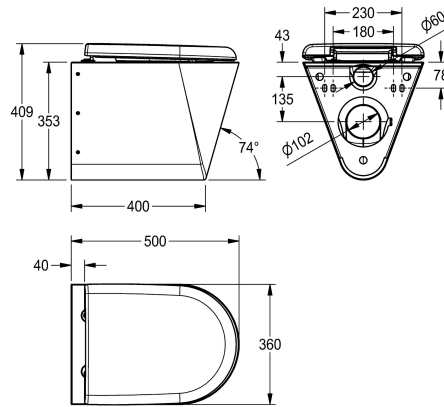

KWC CAMPUS Wall hung WC pan

Modell-Linie: **CAMPUS | CMPX592GN**
WCs and urinals | WCs

KWC-No.

2000100133
Without toilet seat

2000100134
With 2 toilet seat pads

3600000629
With black toilet seat

3600000650
With grey toilet seat

3600000651
With white toilet seat

type of toilet seat

no seat

synthetic seat pad

synthetic hinged seat with lid

synthetic hinged seat with lid

synthetic hinged seat with lid

Wall hung WC pan, stainless steel, surface satin finished, material thickness 1.5 mm, flushing certificated to EN 997, concealed flushing rim with min. 4 liter flushing capacity, with a shrouded 100 mm diameter horizontal 'P' trap outlet, pressed seat area tapered towards centre, all edges curved, fixing with mounting plate

supplied, conform to EN 33, includes security screws. 4 litre flush EN997 approved.

With grey WC-seat
Dimensions 360 x 409 x 500 mm (W x H x D)

Technical Data

inlet size
material
material code
material thickness
minimum flushing capacity
outlet size
overall depth
overall height
overall width
toilet seat colour
surface finish
type of mounting
type of toilet seat
type of WC

DN 55
stainless steel
1.4301 Chrome Nickel steel V2A
1.5 mm
4 Liter
DN 100
500 mm
409 mm
360 mm
grey
satin finished
wall mounting
synthetic hinged seat with lid
wall hung

Spare Parts