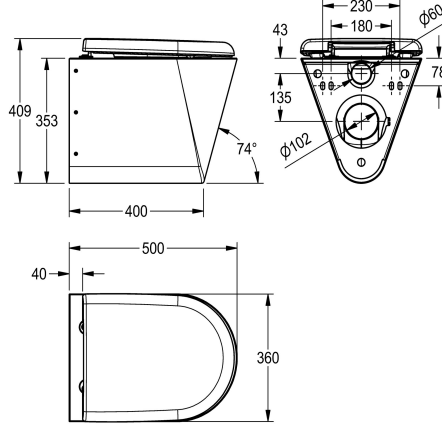

KWC CAMPUS Wall hung WC pan

Modell-Linie: **CAMPUS | CMPX592WN**
WCs and urinals | WCs

KWC-No.

2000100133
Without toilet seat

2000100134
With 2 toilet seat pads

360000629
With black toilet seat

360000650
With grey toilet seat

360000651
With white toilet seat

type of toilet seat

no seat

synthetic seat pad

synthetic hinged seat with lid

synthetic hinged seat with lid

synthetic hinged seat with lid

Wall hung WC pan, stainless steel, surface satin finished, material thickness 1.5 mm, flushing certificated to EN 997, concealed flushing rim with min. 4 liter flushing capacity, with a shrouded 100 mm diameter horizontal 'P' trap outlet, pressed seat area tapered towards centre, all edges curved, fixing with mounting plate

supplied, conform to EN 33, includes security screws. 4 litre flush EN997 approved.

With white WC-seat
Dimensions 360 x 409 x 500 mm (W x H x D)

Technical Data

inlet size	DN 55
material	stainless steel
material code	1.4301 Chrome Nickel steel V2A
material thickness	1.5 mm
minimum flushing capacity	4 Liter
outlet size	DN 100
overall depth	500 mm
overall height	409 mm
overall width	360 mm
toilet seat colour	white
surface finish	satin finished
type of mounting	wall mounting
type of toilet seat	synthetic hinged seat with lid
type of WC	wall hung

DN 55
stainless steel
1.4301 Chrome Nickel steel V2A
1.5 mm
4 Liter
DN 100
500 mm
409 mm
360 mm
white
satin finished
wall mounting
synthetic hinged seat with lid
wall hung

Spare Parts