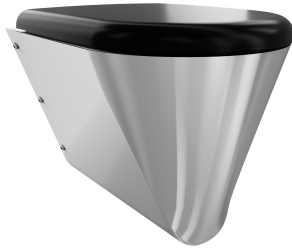

KWC CAMPUS

Wall hung WC pan, barrier-free

Modell-Linie: **CAMPUS | CMPX594BN**
WCs and urinals | WCs

KWC-No.

2000100147

Without toilet seat

2000100148

With 2 toilet seat pads

synthetic seat pad

synthetic hinged seat with lid

synthetic hinged seat with lid

synthetic hinged seat with lid

Wall hung WC pan for disabled, stainless steel, surface satin finished, material thickness 1.5 mm, flushing certificated to EN 997, concealed flushing rim with min. 4 liter flushing capacity, with a shrouded 100 mm diameter horizontal 'P' trap outlet, pressed seat area tapered towards centre, all edges curved, fixing with included

inlet size	DN 55
material	stainless steel
material code	1.4301 Chrome Nickel steel V2A
material thickness	1.5 mm
minimum flushing capacity	4 Liter
outlet size	DN 100
overall depth	700 mm
overall height	407 mm
overall width	360 mm
toilet seat colour	black
surface finish	satin finished
type of mounting	wall mounting
type of toilet seat	synthetic hinged seat with lid
type of WC	wall hung

Spare Parts

KWC CAMPUS

Wall hung WC pan, barrier-free

Modell-Linie: CAMPUS | CMPX594BN

WCs and urinals | WCs

Toilet seat

360000624
ECMPX592-SEATGN

Toilet seat