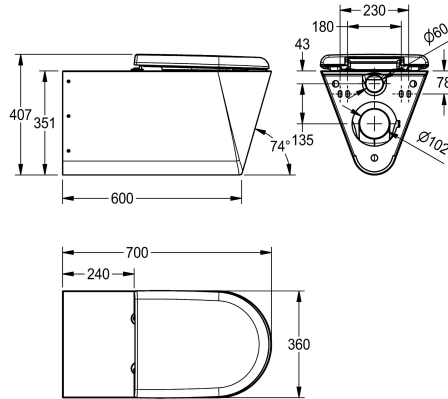

KWC CAMPUS

Wall hung WC pan, barrier-free

Modell-Linie: **CAMPUS | CMPX594BN**
WCs and urinals | WCs

KWC-No.

2000100147

Without toilet seat

2000100148

With 2 toilet seat pads

3600000652

With black toilet seat

3600000653

With grey toilet seat

3600000654

With white toilet seat

type of toilet seat

no seat

synthetic seat pad

synthetic hinged seat with lid

synthetic hinged seat with lid

synthetic hinged seat with lid

Wall hung WC pan for disabled, stainless steel, surface satin finished, material thickness 1.5 mm, flushing certificated to EN 997, concealed flushing rim with min. 4 liter flushing capacity, with a shrouded 100 mm diameter horizontal 'P' trap outlet, pressed seat area tapered towards centre, all edges curved, fixing with included

mounting plate conform to EN 33, includes safety screws.

With black WC-seat
Dimensions 360 x 407 x 700 mm (W x H x D)

Technical Data

inlet size	DN 55
material	stainless steel
material code	1.4301 Chrome Nickel steel V2A
material thickness	1.5 mm
minimum flushing capacity	4 Liter
outlet size	DN 100
overall depth	700 mm
overall height	407 mm
overall width	360 mm
toilet seat colour	black
surface finish	satin finished
type of mounting	wall mounting
type of toilet seat	synthetic hinged seat with lid
type of WC	wall hung

inlet size	DN 55
material	stainless steel
material code	1.4301 Chrome Nickel steel V2A
material thickness	1.5 mm
minimum flushing capacity	4 Liter
outlet size	DN 100
overall depth	700 mm
overall height	407 mm
overall width	360 mm
toilet seat colour	black
surface finish	satin finished
type of mounting	wall mounting
type of toilet seat	synthetic hinged seat with lid
type of WC	wall hung

Spare Parts