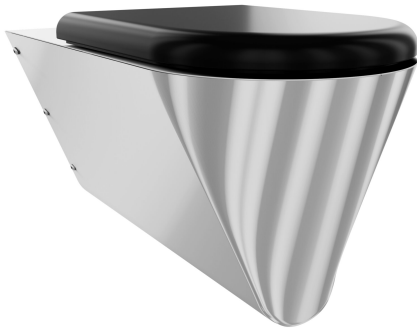

KWC CAMPUS

Wall hung WC pan, barrier-free

Modell-Linie: **CAMPUS | CMPX594BN**
WCs and urinals | WCs

KWC-No.

2000100147

Without toilet seat

2000100148

With 2 toilet seat pads

3600000652

With black toilet seat

3600000653

With grey toilet seat

3600000654

With white toilet seat

type of toilet seat

no seat

synthetic seat pad

synthetic hinged seat with lid

synthetic hinged seat with lid

synthetic hinged seat with lid

Wall hung WC pan for disabled, stainless steel, surface satin finished, material thickness 1.5 mm, flushing certificated to EN 997, concealed flushing rim with min. 4 liter flushing capacity, with a shrouded 100 mm diameter horizontal 'P' trap outlet, pressed seat area tapered towards centre, all edges curved, fixing with included

mounting plate conform to EN 33, includes safety screws.

With black WC-seat
Dimensions 360 x 407 x 700 mm (W x H x D)

Technical Data

inlet size	DN 55
material	stainless steel
material code	1.4301 Chrome Nickel steel V2A
material thickness	1.5 mm
minimum flushing capacity	4 Liter
outlet size	DN 100
overall depth	700 mm
overall height	407 mm
overall width	360 mm
toilet seat colour	black
surface finish	satin finished
type of mounting	wall mounting
type of toilet seat	synthetic hinged seat with lid
type of WC	wall hung