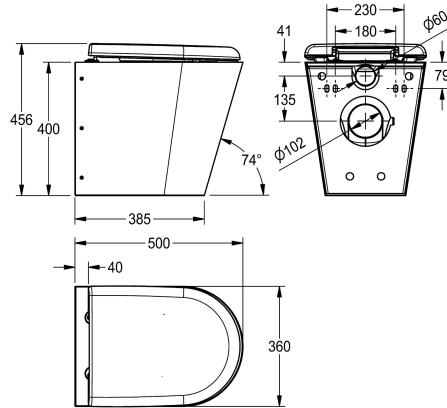

KWC CAMPUS Floor standing WC pan

Modell-Linie: **CAMPUS | CMPX597WN**
WCs and urinals | WCs

KWC-No.

2000100153

Version for installation from the front, with mounting plate and anti-theft screw fixings

2000100154

With 2 toilet seat pads

3600000655

With black toilet seat

3600000656

With grey toilet seat

3600000657

With white toilet seat

type of toilet seat

no seat

synthetic seat pad

synthetic hinged seat with lid

synthetic hinged seat with lid

synthetic hinged seat with lid

Floor standing WC pan with shroud to the floor, stainless steel, surface satin finished, material thickness 1,5 mm, flushing certificated to EN 997, concealed flushing rim with min. 4 litre flushing capacity, with a shrouded 100 mm diameter horizontal 'P' trap outlet, pressed seat area tapered towards centre, all edges

curved, fixing with included mounting plate conform to EN 33, includes safety screws. 4 litre flush EN997 approved.

With white WC-seat

Dimensions 360 x 456 x 500 mm (W x H x D)

Technical Data

inlet size
material
material code
material thickness
minimum flushing capacity
outlet size
overall depth
overall height
overall width
toilet seat colour
surface finish
type of mounting
type of toilet seat
type of WC

DN 55
stainless steel
1.4301 Chrome Nickel steel V2A
1.5 mm
4 Liter
DN 100
500 mm
456 mm
360 mm
white
satin finished
wall mounting
synthetic hinged seat with lid
wall hung

Spare Parts