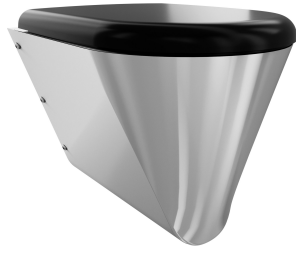

#### 3600000656

With grey toilet seat

### Spare Parts

## KWC CAMPUS Floor standing WC pan

Modell-Linie: **CAMPUS | CMPX597WN**  
WCs and urinals | WCs

**Toilet seat**

---

**360000624**  
ECMPX592-SEATGN

---

**Toilet seat**

---