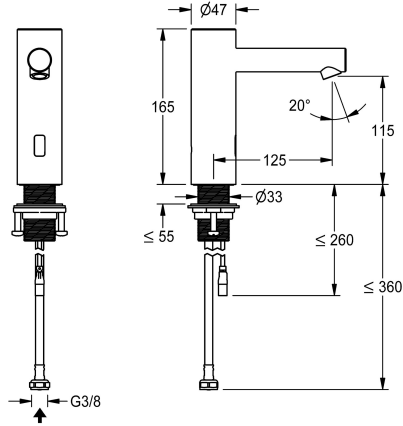

KWC F7E Electronic pillar tap

Modell-Linie: F7 | F7EV1001
Taps | Electronic taps

KWC-No.

3600001255

NEW

F7E pillar tap DN 15 for sanitary facilities, opto-electronically controlled. For connection to pre-mixed hot or cold water via hose and strainer. Control electronics, solenoid valve and sensor in stainless steel housing, brushed surface, outlet height 115 mm and projection 125 mm. Angle-adjustable and anti-theft aerator with integrated flow regulator 5.7 l/min. Activated water hygiene flushing 24 hours after last activation, safety switch-off with continuous reflection and saving of statistical data. With option for parameterization and communication via optional bidirectional

remote control or C module with the necessary app. Optionally for battery operation with battery compartment including 6 V lithium battery (CR-P2) per fitting, for installation below the washbasin, or for separate power supply via power supply unit 6.75 V/12 V DC or AQUA 3000 open system accessories.

yes

diameter nominal

DN 15

inlet size

G 3/8

Locking mechanism

Top section, non-ceramic

material fitting